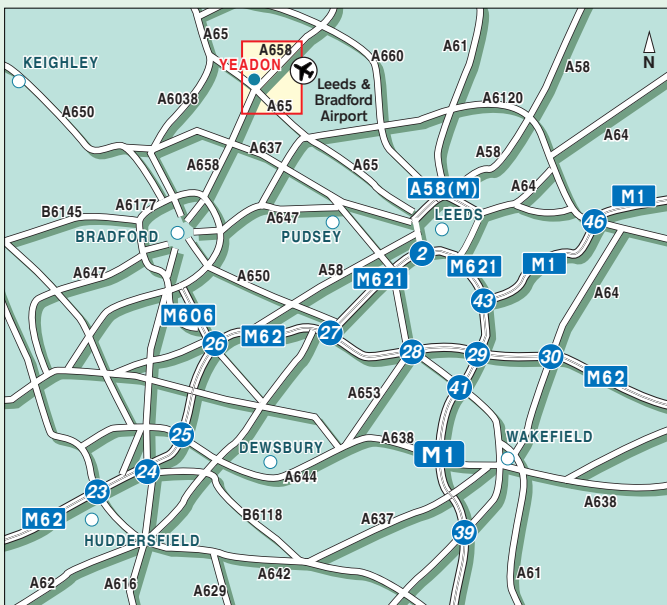

Multiflight Ltd

South Side Aviation Centre, Leeds Bradford International Airport, Leeds LS19 7UG

Tel: +44 (0)113 238 7100 Fax: +44 (0)113 239 1326

Public Transport

By Rail, Leeds Station.
Approximately 20 minutes taxi ride away.
For information on train operators and times
phone National Rail Enquiries on
0845 7484950 (UK only).

By Air, Leeds Bradford International Airport.
Approximately 2 minutes taxi ride away.

By Taxi.
SJK Taxi's contact +44 (0)113 250 1059.

Locator Map

SECTION DETAIL